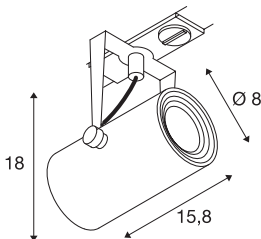

EURO SPOT TRACK

silver, 3000K, 36°, incl. 1-circuit adapter

Rotating and swivelling EURO SPOT TRACK 240V LED spotlight, with a compact design, with a suitable adapter for the 1-circuit 240V track system. The LED light source is installed in the cylindrical lamp head in the factory. The spotlight, which is available with several housing colours and beam angles, has a high light output thanks to its simple and timeless appearance.

TECHNICAL DATA

Item no.:	1001487
Primary nominal voltage	230V ~50Hz mA/V
Vertical tilting range	90 °
Horizontal rotation range	350 °
Length	15.8 cm
Height	18.0 cm
Diameter	8.0 cm
Net weight	0.654 kg
Gross weight	0.846 kg
IP Code	IP 20
Safety class	I
Assembly	Surface
Assembly details	Track Ceiling, Track Wall
Wattage	11 W
Lumen	650 lm
Colour temperature	3000 Kelvin
Beam angle	36 °
Color	grey
CRI	>80
Binning	3
LXXBXX data	70/50
Service life	30000 h