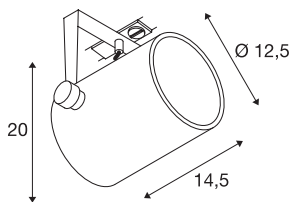

EURO SPOT TRACK

black, QPAR111 75W, incl. 1-circuit adapter

Rotating and swivelling EURO SPOT TRACK 240V LED spotlight, with a compact design, with a suitable adapter for the 1-circuit 240V track system. The LED light source is installed in the cylindrical lamp head in the factory. The spotlight, which is available with several housing colours and beam angles, has a high light output thanks to its simple and timeless appearance.

TECHNICAL DATA

Item no.:	1001860
Socket	GU10
Lamp	QPAR111
Number of sockets	1
Lamps included	0
Primary nominal voltage	230V ~50Hz mA/V
Tilt range	90 °
Horizontal rotation range	350 °
Length	14.5 cm
Height	21.0 cm
Diameter	12.5 cm
Net weight	0.819 kg
Gross weight	1.0 kg
IP Code	IP 20
Safety class	I
Assembly	Surface
Assembly details	Track Ceiling
Wattage	75 W
Color	black