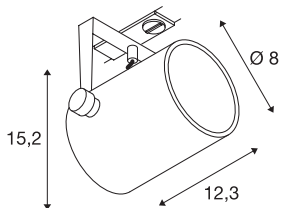

EURO SPOT TRACK

black, QPAR51 25W, incl. 1-circuit adapter

Rotating and swivelling EURO SPOT TRACK 240V LED spotlight, with a compact design, with a suitable adapter for the 1-circuit 240V track system. The LED light source is installed in the cylindrical lamp head in the factory. The spotlight, which is available with several housing colours and beam angles, has a high light output thanks to its simple and timeless appearance.

TECHNICAL DATA

Item no.:	1001861
Socket	GU10
Lamp	QPAR51
Number of sockets	1
Lamps included	0
Primary nominal voltage	230V ~50Hz mA/V
Tilt range	90 °
Horizontal rotation range	350 °
Length	12.5 cm
Height	16.0 cm
Diameter	8.0 cm
Net weight	0.473 kg
Gross weight	0.604 kg
IP Code	IP 20
Safety class	I
Assembly	Surface
Assembly details	Track Ceiling, Track Wall
Wattage	25 W
Color	black
BIG WHITE Page	516