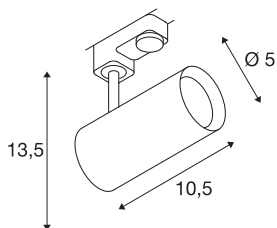

## NOBLO SPOT

silver-grey, 2700K, 36°, incl. 3-circuit adapter

Adjustable LED spot NOBLO with suitable adapter for the 240V 3-circuit track system. The luminaire impresses with its slim design and is therefore ideal for modern lighting concepts. The luminaire is made from aluminium and equipped with a Premium LED module.

## TECHNICAL DATA

Item no.:	1001867
Primary nominal voltage	220-240V ~50/60Hz mA/V
Secondary power / secondary voltage	350 mA/V
Vertical tilting range	90 °
Horizontal rotation range	320 °
Length	10.5 cm
Height	13.5 cm
Diameter	5.0 cm
Net weight	0.27 kg
Gross weight	0.369 kg
IP Code	IP 20
Safety class	II
Assembly	Surface
Assembly details	Track Ceiling, Track Wall
Wattage	7.5 W
Lumen	620 lm
Colour temperature	2700 Kelvin
Beam angle	36 °
Color	grey
CRI	>80
Binning	6
LXXBXX data	70/50