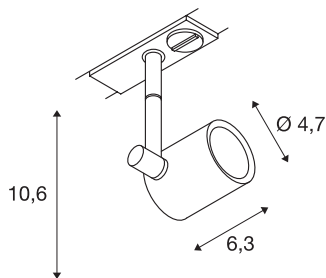

## SPOT TRACK

E27, black, max. 75W, incl. 1-circuit adapter

The simple SPOT TRACK impresses with its straightforward appearance as well as its feel. The luminaire is equipped with a 1-circuit adapter and an E27 socket.

## TECHNICAL DATA

Item no.:	1001874
Socket	E27
Lamp	QPAR20
Number of sockets	1
Primary nominal voltage	230V ~50Hz mA/V
Tilt range	90 °
Horizontal rotation range	340 °
Length	6.5 cm
Height	11.0 cm
Diameter	4.8 cm
Net weight	0.232 kg
Gross weight	0.294 kg
IP Code	IP 20
Safety class	I
Assembly	Surface
Assembly details	Track Ceiling, Track Wall
Wattage	75 W
Color	black
BIG WHITE Page	512