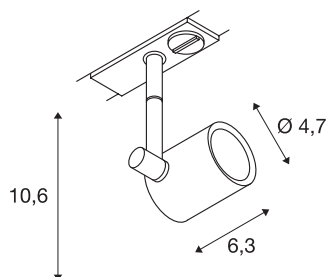

## SPOT TRACK

E27, white, max. 75W, incl. 1-circuit adapter

The simple SPOT TRACK impresses with its straightforward appearance as well as its feel. The luminaire is equipped with a 1-circuit adapter and an E27 socket.

## TECHNICAL DATA

Item no.:	1001875
Socket	E27
Lamp	QPAR20
Number of sockets	1
Primary nominal voltage	230V ~50Hz mA/V
Tilt range	90 °
Horizontal rotation range	340 °
Length	6.5 cm
Height	11.0 cm
Diameter	4.8 cm
Net weight	0.241 kg
Gross weight	0.323 kg
IP Code	IP 20
Safety class	I
Assembly	Surface
Assembly details	Track Ceiling, Track Wall
Wattage	75 W
Color	white
BIG WHITE Page	512