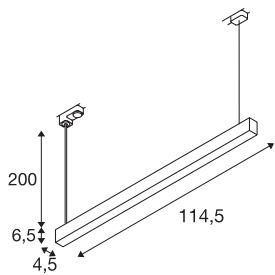

SIGHT TRACK

white, 3000K, 40W, incl. 3-circuit adapter

The SIGHT TRACK pendant is a professional luminaire for track mounting thanks to the installed 3-circuit 240V track adapter. There is a Premium LED within the frame which provides the required background lighting. Thanks to the in-built LED driver, the SIGHT TRACK is suitable for direct connection to the 240V track and comes in several colour versions.

TECHNICAL DATA

Item no.:	1002049
Lamps included	0
Primary nominal voltage	220-240V ~50/60Hz mA/V
Secondary power / secondary voltage	700 mA/V
Length	114.5 cm
Pendant length	200.0 cm
Width	4.5 cm
Height	6.5 cm
Net weight	2.163 kg
Gross weight	2.588 kg
IP Code	IP 20
Safety class	I
Assembly	Surface
Assembly details	Track Ceiling
Wattage	40 W
Lumen	3100 lm
Colour temperature	3000 Kelvin
Beam angle	120 °
Color	white
CRI	>80
Binning	4
LXXBXX data	70/50