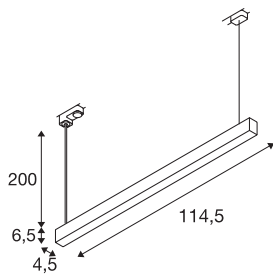

SIGHT TRACK

silver-grey, 3000K, 40W, incl. 3-circuit adapter

The SIGHT TRACK pendant is a professional luminaire for track mounting thanks to the installed 3-circuit 240V track adapter. There is a Premium LED within the frame which provides the required background lighting. Thanks to the in-built LED driver, the SIGHT TRACK is suitable for direct connection to the 240V track and comes in several colour versions.

TECHNICAL DATA

Item no.:	1002050
Lamps included	0
Primary nominal voltage	220-240V ~50/60Hz mA/V
Secondary power / secondary voltage	700 mA/V
Length	114.5 cm
Pendant length	200.0 cm
Width	4.5 cm
Height	6.5 cm
Net weight	2.176 kg
Gross weight	2.594 kg
IP Code	IP 20
Safety class	I
Assembly	Surface
Assembly details	Track Ceiling
Wattage	40 W
Lumen	3100 lm
Colour temperature	3000 Kelvin
Beam angle	120 °
Color	grey
CRI	>80
Binning	4
LXXBXX data	70/50