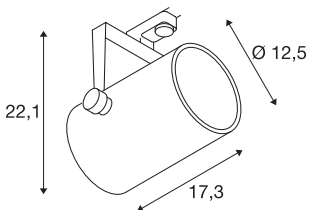

3~ EURO SPOT TRACK

grey 3000K 36° incl. 3-phase adapter

The EURO SPOT swivelling and tilting LED spotlight in a compact design is suitable for the high-voltage 3-circuit track system with the matching adapter. A COB LED module is factory-fitted inside the cylindrical light head. This spotlight, available in different colours, stands out with its simple and timeless look.

TECHNICAL DATA

Item no.:	1002683
Primary nominal voltage	220-240V ~50/60Hz mA/V
Secondary power / secondary voltage	500 mA/V
Vertical tilting range	90 °
Horizontal rotation range	350 °
Length	17.3 cm
Height	22.1 cm
Diameter	12.5 cm
Net weight	1.396 kg
Gross weight	1.831 kg
IP Code	IP 20
Safety class	I
Assembly	Surface
Assembly details	Track Ceiling, Track Wall
Wattage	20 W
Lumen	1900 lm
Colour temperature	3000 Kelvin
Beam angle	36 °
Color	grey
CRI	>80
Binning	3
LXXBXX data	70/50