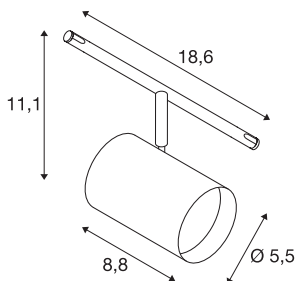

## TECHNICAL DATA

Item no.:	1002694
Lamps included	0
Primary nominal voltage	12V ~50Hz mA/V
Vertical tilting range	90 °
Horizontal rotation range	340 °
Length	8.8 cm
Width	18.6 cm
Height	11.1 cm
Diameter	5.5 cm
Net weight	0.346 kg
Gross weight	0.551 kg
IP Code	IP 20
Safety class	III
Assembly	Surface
Assembly details	Ceiling with Acc.
Wattage	8.5 W
Lumen	420 lm
Colour temperature	2700 Kelvin
Beam angle	36 °
Color	black
CRI	>80
Binning	3

LXXBXX data	70/50
Service life	25000 h
Maximum ambient temperature	35 °C
BIG WHITE Page	550

**Notes**

---

---

---

---

---