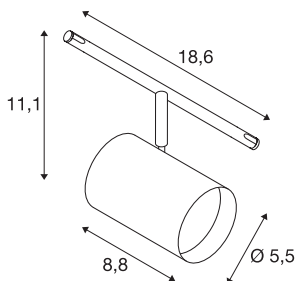

## TENSEO NOBLO

cable luminaire for low voltage cable system 2700K chrome

The NOBLO rotating and swivelling LED spotlight for the TENSEO low-voltage cable system. The luminaire impresses with its slim design and is therefore ideal for modern lighting concepts. The luminaire is made from aluminium and equipped with a Premium LED module.

## TECHNICAL DATA

Item no.:	1002696
Lamps included	0
Primary nominal voltage	12V ~50Hz mA/V
Vertical tilting range	90 °
Horizontal rotation range	340 °
Length	8.8 cm
Width	18.6 cm
Height	11.1 cm
Diameter	5.5 cm
Net weight	0.359 kg
Gross weight	0.57 kg
IP Code	IP 20
Safety class	III
Assembly	Surface
Assembly details	Ceiling with Acc.
Wattage	8.5 W
Lumen	450 lm
Colour temperature	2700 Kelvin
Beam angle	36 °
Color	chrome
CRI	>80
Binning	3

LXXBXX data	70/50
Service life	25000 h
Maximum ambient temperature	35 °C
BIG WHITE Page	550

**Notes**

---

---

---

---

---