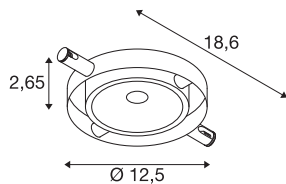

## TECHNICAL DATA

Item no.:	1002863
Primary nominal voltage	12V ~50Hz mA/V
Vertical tilting range	40 °
Vertical tilting range	-20 °
Vertical tilting range	20 °
Length	18.6 cm
Width	12.5 cm
Height	2.65 cm
Net weight	0.3 kg
Gross weight	0.321 kg
Safety class	III
Assembly details	Ceiling with Acc.
Wattage	6 W
Lumen	360 lm
Colour temperature	2700 Kelvin
Beam angle	120 °
Color	chrome
CRI	>80
Binning	3
LXXBXX data	70/50
Service life	25000 h
Minimum ambient temperature	-25 °C