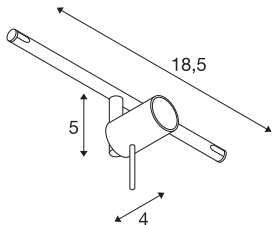

SYROS

cable luminaire for TENSEO low-voltage cable system, QR-C51, black

The SYROS spot is made of steel, can be tilted and turned and is for the low-voltage cable system. Thanks to the incorporated G5.3 socket, the spot is suitable for either halogen or LED lamps. The maximum compatible cable gap is 15.5cm.

TECHNICAL DATA

Item no.:	139100
Socket	GX5.3
Lamp	QR-C51
Number of sockets	1
Lamps included	0
Number of different light outlets	1
Primary nominal voltage	12V ~50Hz mA/V
Tilt range	90 °
Horizontal rotation range	350 °
Width	18.5 cm
Height	10.0 cm
Diameter	2.6 cm
Net weight	0.173 kg
Gross weight	0.224 kg
IP Code	IP 20
Safety class	III
Assembly	Surface
Assembly details	Ceiling, Track Ceiling
Wattage	50 W
Color	black
BIG WHITE Page	545