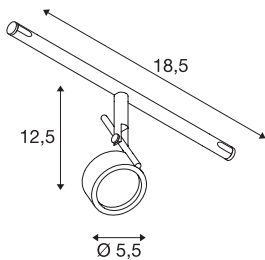

## SALUNA

cable luminaire for TENSEO low-voltage cable system, QR-C51, black

The turnable and tiltable SALUNA spot is made from steel and is for the low-voltage cable system. Thanks to the incorporated G5.3 socket, the spot is suitable for either halogen or LED lamps. The maximum compatible cable gap is 15.5 cm.

## TECHNICAL DATA

|                                   |                        |
|-----------------------------------|------------------------|
| Item no.:                         | 139130                 |
| Socket                            | GX5.3                  |
| Lamp                              | QR-C51                 |
| Number of sockets                 | 1                      |
| Lamps included                    | 0                      |
| Number of different light outlets | 1                      |
| Primary nominal voltage           | 12V ~50Hz mA/V         |
| Tilt range                        | 90 °                   |
| Horizontal rotation range         | 350 °                  |
| Width                             | 18.5 cm                |
| Height                            | 12.5 cm                |
| Diameter                          | 5.5 cm                 |
| Net weight                        | 0.217 kg               |
| Gross weight                      | 0.303 kg               |
| IP Code                           | IP 20                  |
| Safety class                      | III                    |
| Assembly                          | Surface                |
| Assembly details                  | Ceiling, Track Ceiling |
| Wattage                           | 35 W                   |
| Color                             | black                  |
| BIG WHITE Page                    | 546                    |