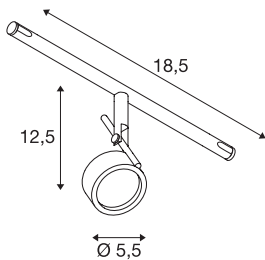

## SALUNA

cable luminaire for TENSEO low-voltage cable system, QR-C51, white

The turnable and tiltable SALUNA spot is made from steel and is for the low-voltage cable system. Thanks to the incorporated G5.3 socket, the spot is suitable for either halogen or LED lamps. The maximum compatible cable gap is 15.5 cm.

## TECHNICAL DATA

Item no.:	139131
Socket	GX5.3
Lamp	QR-C51
Number of sockets	1
Lamps included	0
Number of different light outlets	1
Primary nominal voltage	12V ~50Hz mA/V
Tilt range	90 °
Horizontal rotation range	350 °
Width	18.5 cm
Height	12.5 cm
Diameter	5.5 cm
Net weight	0.218 kg
Gross weight	0.319 kg
IP Code	IP 20
Safety class	III
Assembly	Surface
Assembly details	Ceiling, Track Ceiling
Wattage	35 W
Color	white
BIG WHITE Page	546