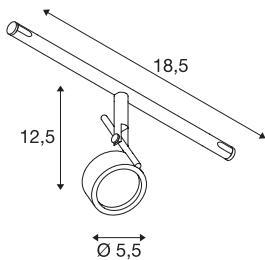

SALUNA

cable luminaire for TENSEO low-voltage cable system, QR-C51, chrome

The turnable and tiltable SALUNA spot is made from steel and is for the low-voltage cable system. Thanks to the incorporated G5.3 socket, the spot is suitable for either halogen or LED lamps. The maximum compatible cable gap is 15.5 cm.

TECHNICAL DATA

Item no.:	139132
Socket	GX5.3
Lamp	QR-C51
Number of sockets	1
Lamps included	0
Number of different light outlets	1
Primary nominal voltage	12V ~50Hz mA/V
Tilt range	90 °
Horizontal rotation range	350 °
Width	18.5 cm
Height	12.5 cm
Diameter	5.5 cm
Net weight	0.219 kg
Gross weight	0.314 kg
IP Code	IP 20
Safety class	III
Assembly	Surface
Assembly details	Ceiling, Track Ceiling
Wattage	35 W
Color	chrome
BIG WHITE Page	546