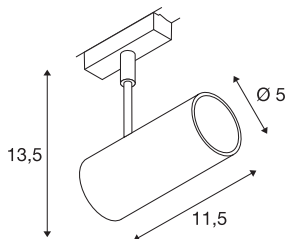

REVILO

spot for 2-circuit high-voltage track, LED, 2700K, black, 15°, incl. 2-circuit adapter

The REVILO LED is available in two colour versions and comes with a suitable adapter for the 2-circuit high-voltage track. It is fitted with a 7.25W Premium LED. Thanks to its changeable reflector, the spot can be used for many different possible applications.

TECHNICAL DATA

Item no.:	140200
Lamps included	0
Number of different light outlets	1
Primary nominal voltage	220-240V ~50/60Hz mA/V
Vertical tilting range	180 °
Horizontal rotation range	350 °
Length	11.5 cm
Height	13.5 cm
Diameter	5.0 cm
Net weight	0.279 kg
Gross weight	0.346 kg
IP Code	IP 20
Safety class	I
Assembly	Surface
Assembly details	Track Ceiling
Wattage	9.5 W
Lumen	620 lm
Colour temperature	2700 Kelvin
Beam angle	15 °
Color	black
CRI	>80
Binning	3