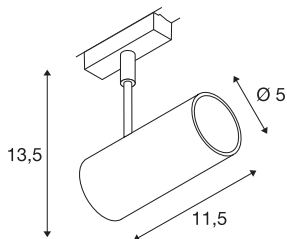

## REVILO

spot for 2-circuit high-voltage track, LED, 2700K, white, 15°, incl. 2-circuit adapter

The REVILO LED is available in two colour versions and comes with a suitable adapter for the 2-circuit high-voltage track. It is fitted with a 7.25W Premium LED. Thanks to its changeable reflector, the spot can be used for many different possible applications.

## TECHNICAL DATA

Item no.:	140201
Lamps included	0
Number of different light outlets	1
Primary nominal voltage	220-240V ~50/60Hz mA/V
Vertical tilting range	180 °
Horizontal rotation range	350 °
Length	11.5 cm
Height	13.5 cm
Diameter	5.0 cm
Net weight	0.276 kg
Gross weight	0.342 kg
IP Code	IP 20
Safety class	I
Assembly	Surface
Assembly details	Track Ceiling
Wattage	9.5 W
Lumen	620 lm
Colour temperature	2700 Kelvin
Beam angle	15 °
Color	white
CRI	>80
Binning	3