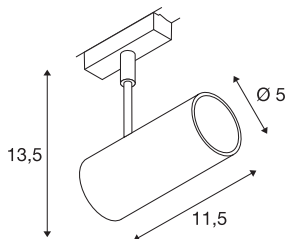

REVILO

spot for 2-circuit high-voltage track, LED, 2700K, black, 36°, incl. 2-circuit adapter

The REVILO LED is available in two colour versions and comes with a suitable adapter for the 2-circuit high-voltage track. It is fitted with a 7.25W Premium LED. Thanks to its changeable reflector, the spot can be used for many different possible applications.

TECHNICAL DATA

Item no.:	140210
Lamps included	0
Number of different light outlets	1
Primary nominal voltage	220-240V ~50/60Hz mA/V
Vertical tilting range	180 °
Horizontal rotation range	350 °
Length	11.5 cm
Height	13.5 cm
Diameter	5.0 cm
Net weight	0.281 kg
Gross weight	0.341 kg
IP Code	IP 20
Safety class	I
Assembly	Surface
Assembly details	Track Ceiling
Wattage	9.5 W
Lumen	620 lm
Colour temperature	2700 Kelvin
Beam angle	36 °
Color	black
CRI	>80
Binning	3