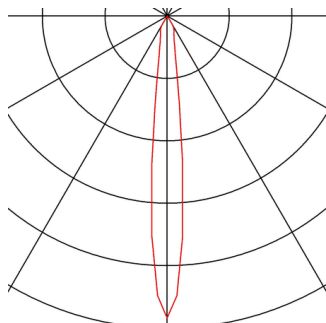

## REVILO

spot for 2-circuit high-voltage track, LED, 2700K, white, 36°, incl. 2-circuit adapter

The REVILO LED is available in two colour versions and comes with a suitable adapter for the 2-circuit high-voltage track. It is fitted with a 7.25W Premium LED. Thanks to its changeable reflector, the spot can be used for many different possible applications.

## TECHNICAL DATA

Item no.:	140211
Lamps included	0
Number of different light outlets	1
Primary nominal voltage	220-240V ~50/60Hz mA/V
Vertical tilting range	180 °
Horizontal rotation range	350 °
Length	11.5 cm
Height	13.5 cm
Diameter	5.0 cm
Net weight	0.271 kg
Gross weight	0.332 kg
IP Code	IP 20
Safety class	I
Assembly	Surface
Assembly details	Track Ceiling
Wattage	9.5 W
Lumen	620 lm
Colour temperature	2700 Kelvin
Beam angle	36 °
Color	white
CRI	>80
Binning	3