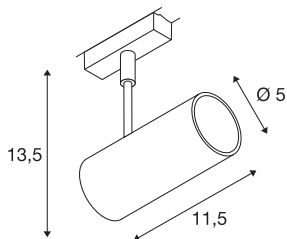

## REVILO

spot for 2-circuit high-voltage track, LED, 2700K, white, 36°, incl. 2-circuit adapter

The REVILO LED is available in two colour versions and comes with a suitable adapter for the 2-circuit high-voltage track. It is fitted with a 7.25W Premium LED. Thanks to its changeable reflector, the spot can be used for many different possible applications.

## TECHNICAL DATA

Item no.:	140211
Lamps included	0
Number of different light outlets	1
Primary nominal voltage	220-240V ~50/60Hz mA/V
Vertical tilting range	180 °
Horizontal rotation range	350 °
Length	11.5 cm
Height	13.5 cm
Diameter	5.0 cm
Net weight	0.271 kg
Gross weight	0.332 kg
IP Code	IP 20
Safety class	I
Assembly	Surface
Assembly details	Track Ceiling
Wattage	9.5 W
Lumen	620 lm
Colour temperature	2700 Kelvin
Beam angle	36 °
Color	white
CRI	>80
Binning	3