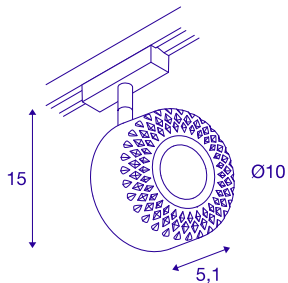

TOTHEE

spot for SLV D-TRACK 2-phase high-voltage track, LED, 3000K, black, 15°, incl. 2-phase adapter

Turnable and tiltable 240V LED spot TOTHEE LED with suitable adapter for the 2-phase 240V track system. The spot is fitted with a warm-white Premium LED and comes in two colours. These dimmable luminaires were exclusively designed by Memyselfandi.

TECHNICAL DATA

Item no.:	140250
Lamps included	0
Number of different light outlets	1
Primary nominal voltage	220-240V ~50/60Hz mA/V
Secondary power / secondary voltage	350 mA/V
Vertical tilting range	90 °
Horizontal rotation range	350 °
Length	9.6 cm
Height	15.0 cm
Diameter	10.0 cm
Net weight	0.376 kg
Gross weight	0.508 kg
IP Code	IP 20
Safety class	I
Assembly	Surface
Assembly details	Track Ceiling
Dimming technology	trailing edge
Wattage	17 W
Lumen	1250 lm
Colour temperature	3000 Kelvin
Beam angle	25 °
Color	black