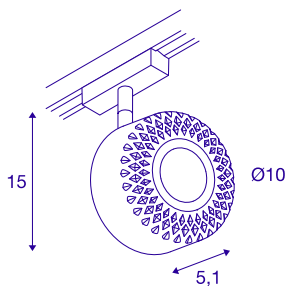

TOTHEE

spot for SLV D-TRACK 2-phase high-voltage track LED, 3000K, white, 15°, incl. 2-phase adapter

Turnable and tiltable 240V LED spot TOTHEE LED with suitable adapter for the 2-phase 240V track system. The spot is fitted with a warm-white Premium LED and comes in two colours. These dimmable luminaires were exclusively designed by Memyselfandi.

TECHNICAL DATA

Item no.:	140251
Lamps included	0
Number of different light outlets	1
Primary nominal voltage	220-240V ~50/60Hz mA/V
Secondary power / secondary voltage	350 mA/V
Vertical tilting range	90 °
Horizontal rotation range	350 °
Length	9.6 cm
Height	15.0 cm
Diameter	10.0 cm
Net weight	0.379 kg
Gross weight	0.495 kg
IP Code	IP 20
Safety class	I
Assembly	Surface
Assembly details	Track Ceiling
Dimming technology	trailing edge
Wattage	17 W
Lumen	1250 lm
Colour temperature	3000 Kelvin
Beam angle	25 °
Color	white