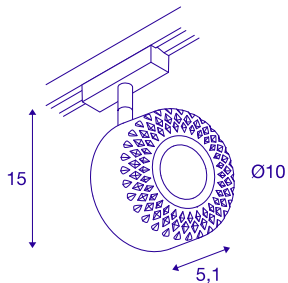

TOTHEE

spot for 2-circuit high-voltage track, LED, 3000K, black, 50°, incl. 2-circuit adapter

Turnable and tiltable 240V LED spot TOTHEE LED with suitable adapter for the 2-phase 240V track system. The spot is fitted with a warm-white Premium LED and comes in two colours. These dimmable luminaires were exclusively designed by Memyselfandi.

TECHNICAL DATA

Item no.:	140260
Lamps included	0
Number of different light outlets	1
Primary nominal voltage	220-240V ~50/60Hz mA/V
Secondary power / secondary voltage	350 mA/V
Vertical tilting range	90 °
Horizontal rotation range	350 °
Length	9.6 cm
Height	15.0 cm
Diameter	10.0 cm
Net weight	0.377 kg
Gross weight	0.488 kg
IP Code	IP 20
Safety class	I
Assembly	Surface
Assembly details	Track Ceiling
Dimming technology	trailing edge
Wattage	17 W
Lumen	1250 lm
Colour temperature	3000 Kelvin
Beam angle	50 °
Color	black