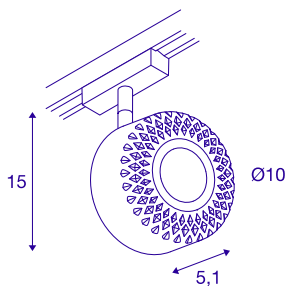

TOTHEE

spot for 2-circuit high-voltage track, LED, 3000K, white, 50°, incl. 2-circuit adapter

Turnable and tiltable 240V LED spot TOTHEE LED with suitable adapter for the 2-phase 240V track system. The spot is fitted with a warm-white Premium LED and comes in two colours. These dimmable luminaires were exclusively designed by Memyselfandi.

TECHNICAL DATA

Item no.:	140261
Lamps included	0
Number of different light outlets	1
Primary nominal voltage	220-240V ~50/60Hz mA/V
Secondary power / secondary voltage	350 mA/V
Vertical tilting range	90 °
Horizontal rotation range	350 °
Length	9.6 cm
Height	15.0 cm
Diameter	10.0 cm
Net weight	0.384 kg
Gross weight	0.486 kg
IP Code	IP 20
Safety class	I
Assembly	Surface
Assembly details	Track Ceiling
Dimming technology	trailing edge
Wattage	17 W
Lumen	1250 lm
Colour temperature	3000 Kelvin
Beam angle	50 °
Color	white