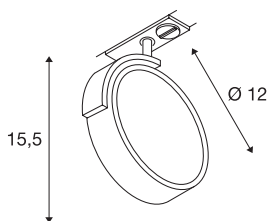

## KALU TRACK

spot for 240V 1-phase track, QPAR111, white, incl. 1-phase adapter

Adjustable spot KALU TRACK with suitable adapter for the 240V 1-phase track system. Conceived as an extension to the popular KALU series, this track spot takes on the shape of the product family. By the incorporated GU10 lamp holder, the spot is suitable to take LED and halogen ES111 lamps. To meet all lighting requirements, we alternatively offer versions with G53 socket and such with incorporated Philips LED modules for the 1- and 3-phase systems.

## TECHNICAL DATA

Item no.:	143541
Socket	GU10
Lamp	QPAR111
Number of sockets	1
Lamps included	0
Primary nominal voltage	230V ~50Hz mA/V
Tilt range	90 °
Horizontal rotation range	350 °
Height	15.5 cm
Diameter	12.0 cm
Net weight	0.268 kg
Gross weight	0.382 kg
IP Code	IP 20
Safety class	II
Assembly	Surface
Assembly details	Ceiling,Track Ceiling,Wall
Wattage	75 W
Color	white
BIG WHITE Page	519