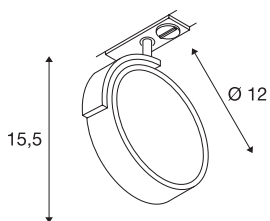

## KALU TRACK

spot for 240V 1-phase track, QPAR111, silver-grey, incl. 1-phase adapter

Adjustable spot KALU TRACK with suitable adapter for the 240V 1-phase track system. Conceived as an extension to the popular KALU series, this track spot takes on the shape of the product family. By the incorporated GU10 lamp holder, the spot is suitable to take LED and halogen ES111 lamps. To meet all lighting requirements, we alternatively offer versions with G53 socket and such with incorporated Philips LED modules for the 1- and 3-phase systems.

## TECHNICAL DATA

Item no.:	143544
Socket	GU10
Lamp	QPAR111
Number of sockets	1
Lamps included	0
Primary nominal voltage	230V ~50Hz mA/V
Tilt range	90 °
Horizontal rotation range	350 °
Height	15.5 cm
Diameter	12.0 cm
Net weight	0.267 kg
Gross weight	0.375 kg
IP Code	IP 20
Safety class	II
Assembly	Surface
Assembly details	Ceiling,Track Ceiling,Wall
Wattage	75 W
Color	grey
BIG WHITE Page	519