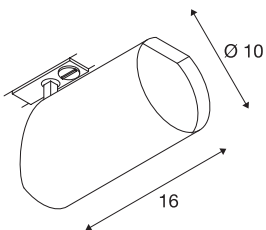

## BILAS

spot for 240V 1-circuit track, LED, 2700K, round, matt black, 60°, 16W, incl. 1-circuit adapter

The simple and elegantly shaped BILAS SPOT is equipped with an adapter for the 240V 1-phase track system and has a turning and pivoting arm that can be locked into position. Outfitted with a powerful, warm white COB LED, the spot is available in a number of colours, as well as various beam angles.

## TECHNICAL DATA

Item no.:	143560
Lamps included	0
Primary nominal voltage	230V ~50/60Hz mA/V
Vertical tilting range	90 °
Horizontal rotation range	355 °
Height	20.0 cm
Diameter	10.0 cm
Net weight	0.844 kg
Gross weight	1.075 kg
IP Code	IP 20
Safety class	I
Assembly	Surface
Assembly details	Ceiling,Track Ceiling,Wall
Dimming technology	Leading edge
Wattage	16 W
Lumen	1000 lm
Colour temperature	2700 Kelvin
Beam angle	60 °
Color	black
CRI	>80
Binning	6
LXXBXX data	70/50