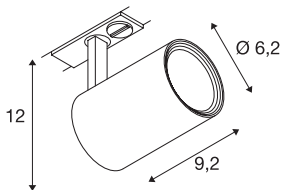

## DEBASTO

spot for 240V 1-phase track, LED, 3000K, silver-grey, 8W, incl. 1-phase adapter

Adjustable LED spot DEBASTO with suitable adapter for the 240V 1-phase track system. The luminaire is made of aluminium and equipped with a dimmable Premium COB LED module.

## TECHNICAL DATA

Item no.:	143574
Lamps included	0
Primary nominal voltage	230V ~50Hz mA/V
Vertical tilting range	90 °
Horizontal rotation range	350 °
Height	12.0 cm
Diameter	6.2 cm
Net weight	0.311 kg
Gross weight	0.363 kg
IP Code	IP 20
Safety class	I
Assembly	Surface
Assembly details	Ceiling, Track Ceiling, Track Wall, Wall
Dimming technology	trailing edge
Wattage	8 W
Lumen	360 lm
Colour temperature	3000 Kelvin
Beam angle	30 °
Color	grey
CRI	>80
LXXBXX data	70/50
Service life	30000 h