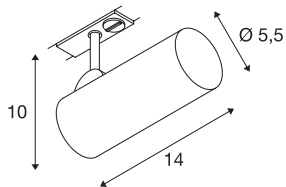

## HELIA 50

spot for 1-circuit high-voltage track, LED, 3000K, black, 35°, incl. 1-circuit adapter

Adjustable LED spot HELIA 60 with suitable adapter for the 240V 1-circuit track system. The luminaire impresses with its slim design and is therefore ideal for modern lighting concepts. The luminaire is made from aluminium and equipped with a Premium LED module.

## TECHNICAL DATA

Item no.:	143580
Primary nominal voltage	220-240V ~50/60Hz mA/V
Secondary power / secondary voltage	500 mA/V
Vertical tilting range	90 °
Horizontal rotation range	350 °
Length	14.0 cm
Height	12.0 cm
Diameter	5.5 cm
Net weight	0.326 kg
Gross weight	0.454 kg
IP Code	IP 20
Safety class	I
Assembly	Surface
Assembly details	Track Ceiling, Track Wall
Wattage	11 W
Lumen	750 lm
Colour temperature	3000 Kelvin
Beam angle	35 °
Color	black
CRI	>90
Binning	6
LXXBXX data	70/50