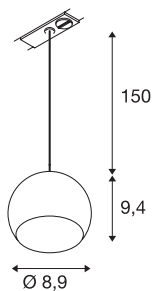

## LIGHT EYE

pendant for 240V 1-phase track, LED GU10, copper colour, black textile cable, 5W, incl. 1-phase adapter, black

The LIGHT EYE high-voltage pendant is available in the latest trendy colours, and is equipped with an adapter for the 240V 1-phase track system. The round shaped luminaire is made of steel and with textile-coated cable is, thanks to the GU10 socket, suitable for both halogen and LED lamps. The luminaire has a 150 cm long pendant and can be enhanced with an optional black, white, or chrome decorative ring.

## TECHNICAL DATA

|                         |                        |
|-------------------------|------------------------|
| Item no.:               | 144029                 |
| Socket                  | GU10                   |
| Lamp                    | LED GU10 51mm          |
| Number of sockets       | 1                      |
| Lamps included          | 0                      |
| Primary nominal voltage | 230V ~50/60Hz mA/V     |
| Pendant length          | 150.0 cm               |
| Height                  | 9.4 cm                 |
| Diameter                | 8.9 cm                 |
| Net weight              | 0.27 kg                |
| Gross weight            | 0.344 kg               |
| IP Code                 | IP 20                  |
| Safety class            | II                     |
| Assembly                | Surface                |
| Assembly details        | Ceiling, Track Ceiling |
| Wattage                 | 5 W                    |
| Color                   | copper                 |