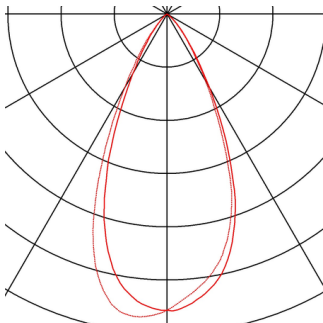

## PROFUNO spot for 240V 1-phase track

LED, 3000K, white, 60°, incl. 1-phase adapter

Modern high-voltage LED spot PROFUNO with suitable adapter for the 240V 1-phase track system. There are 10 dimmable premium LEDs within the grid. The rotatable and tiltable luminaire is available in several colours, as well as with narrow or broad beam angles.

## TECHNICAL DATA

Item no.:	144061
Lamps included	0
Primary nominal voltage	220-240V ~50/60Hz mA/V
Secondary power / secondary voltage	500 mA/V
Vertical tilting range	180 °
Horizontal rotation range	350 °
Length	15.5 cm
Height	13.4 cm
Net weight	0.623 kg
Gross weight	0.741 kg
IP Code	IP 20
Safety class	I
Assembly	Surface
Assembly details	Ceiling, Track Ceiling, Wall
Dimming technology	Leading edge
Wattage	18 W
Lumen	960 lm
Colour temperature	3000 Kelvin
Beam angle	50 °
Color	white
CRI	>90
Binning	6