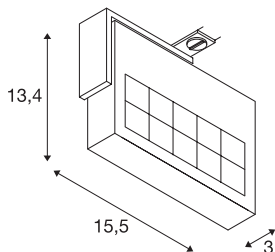

## TECHNICAL DATA

Item no.:	144061
Lamps included	0
Primary nominal voltage	220-240V ~50/60Hz mA/V
Secondary power / secondary voltage	500 mA/V
Vertical tilting range	180 °
Horizontal rotation range	350 °
Length	15.5 cm
Height	13.4 cm
Net weight	0.623 kg
Gross weight	0.741 kg
IP Code	IP 20
Safety class	I
Assembly	Surface
Assembly details	Ceiling, Track Ceiling, Wall
Dimming technology	Leading edge
Wattage	18 W
Lumen	960 lm
Colour temperature	3000 Kelvin
Beam angle	50 °
Color	white
CRI	>90
Binning	6