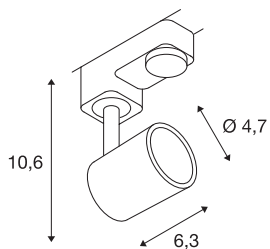

EURO SPOT

spot for 240V 3-phase track, PAR 20, round, black, max. 75W, incl. 3-phase adapter

Adjustable high-voltage spot E27 SPOT with suitable adapter for the 3-phase 240V track system. The luminaire made of aluminium is suitable for halogen and LED bulbs thanks to the incorporated E27 socket.

TECHNICAL DATA

Item no.:	152200
Socket	E27
Lamp	QPAR20
Number of sockets	1
Lamps included	0
Primary nominal voltage	230V ~50/60Hz mA/V
Tilt range	90 °
Horizontal rotation range	340 °
Length	6.3 cm
Height	10.6 cm
Diameter	4.7 cm
Net weight	0.252 kg
Gross weight	0.349 kg
IP Code	IP 20
Safety class	I
Assembly	Surface
Assembly details	Ceiling,Track Ceiling,Track Wall,Wall
Wattage	75 W
Color	black
BIG WHITE Page	478