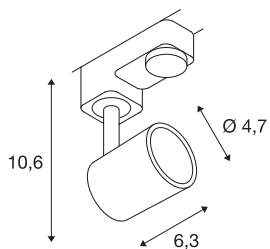

EURO SPOT

spot for 240V 3-phase track, PAR 20, round, silver-grey, max. 75W, incl. 3-phase adapter

Adjustable high-voltage spot E27 SPOT with suitable adapter for the 3-phase 240V track system. The luminaire made of aluminium is suitable for halogen and LED bulbs thanks to the incorporated E27 socket.

TECHNICAL DATA

Item no.:	152204
Socket	E27
Lamp	QPAR20
Number of sockets	1
Lamps included	0
Primary nominal voltage	230V ~50Hz mA/V
Tilt range	90 °
Horizontal rotation range	340 °
Length	6.3 cm
Height	10.6 cm
Diameter	4.7 cm
Net weight	0.242 kg
Gross weight	0.34 kg
IP Code	IP 20
Safety class	I
Assembly	Surface
Assembly details	Ceiling, Track Ceiling, Track Wall, Wall
Wattage	75 W
Color	grey