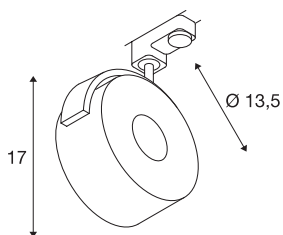

KALU TRACK

spot for 240V 3-phase track, LED, 3000K, round, black, incl. 3-phase adapter

Adjustable KALU TRACK spotlight with suitable adapter for the 3-circuit 240V track system. Designed as an extension of the popular KALU series, this new spotlight takes on the shape of the product family. The built-in LED module guarantees high light output with low power consumption. To meet all lighting requirements, versions with G53 and GX53 sockets for the 1- and 3-circuit systems are available. This luminaire contains built-in LED lamps.

TECHNICAL DATA

Item no.:	152600
Lamps included	0
Number of different light outlets	1
Primary nominal voltage	220-240V ~50/60Hz mA/V
Vertical tilting range	90 °
Horizontal rotation range	350 °
Height	17.0 cm
Diameter	13.5 cm
Net weight	0.489 kg
Gross weight	0.586 kg
IP Code	IP 20
Safety class	II
Assembly	Surface
Assembly details	Ceiling,Track Ceiling,Track Wall,Wall
Dimming technology	trailing edge
Wattage	13 W
Lumen	860 lm
Colour temperature	3000 Kelvin
Beam angle	95 °
Color	black
CRI	>80
LXXBXX data	70/50

Service life	25000 h
BIG WHITE Page	493

Notes
