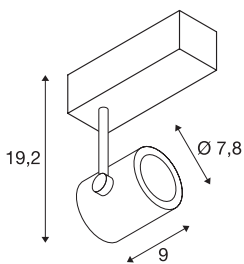

TECHNICAL DATA

Item no.:	152660
Lamps included	1
Number of different light outlets	1
Primary nominal voltage	220-240V ~50/60Hz mA/V
Secondary power / secondary voltage	250 mA/V
Vertical tilting range	190 °
Horizontal rotation range	350 °
Length	23.4 cm
Height	19.2 cm
Diameter	7.8 cm
Net weight	0.922 kg
Gross weight	1.076 kg
IP Code	IP 20
Safety class	I
Assembly	Surface
Assembly details	Track Ceiling
Dimming technology	trailing edge
Wattage	12 W
Lumen	700 lm
Colour temperature	3000 Kelvin
Beam angle	60 °
Color	black