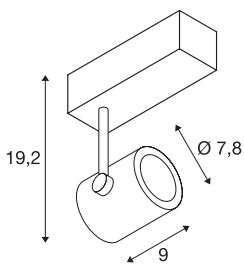

TECHNICAL DATA

Item no.:	152661
Lamps included	0
Number of different light outlets	1
Primary nominal voltage	220-240V ~50/60Hz mA/V
Secondary power / secondary voltage	250 mA/V
Vertical tilting range	190 °
Horizontal rotation range	350 °
Length	23.4 cm
Height	19.2 cm
Diameter	7.8 cm
Net weight	0.913 kg
Gross weight	1.081 kg
IP Code	IP 20
Safety class	I
Assembly	Surface
Assembly details	Track Ceiling
Dimming technology	trailing edge
Wattage	12 W
Lumen	700 lm
Colour temperature	3000 Kelvin
Beam angle	60 °
Color	white