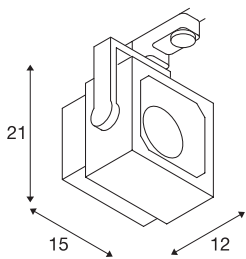

EURO CUBE

spot for 240V 3-phase track, LED, 3000K, black, 60°, incl. 3-phase adapter

Adjustable spot EURO CUBE with suitable adapter for the 240V 3-phase track system. Designed as an optically appealing yet discreet high output LED spot for retail stores and trade fairs, this luminaire, available in a number of housing and light colours, is equipped with a Premium COB LED module with exceptional colour rendering. The longevity of the module is ensured by a heat sink integrated into the existing design.

TECHNICAL DATA

Item no.:	152750
Lamps included	0
Primary nominal voltage	220-240V ~50/60Hz mA/V
Vertical tilting range	170 °
Horizontal rotation range	350 °
Length	15.0 cm
Height	21.0 cm
Depth	12.0 cm
Net weight	1.268 kg
Gross weight	1.555 kg
IP Code	IP 20
Safety class	I
Assembly	Surface
Assembly details	Ceiling,Track Ceiling
Wattage	28.5 W
Lumen	2100 lm
Colour temperature	3000 Kelvin
Beam angle	60 °
Color	black
CRI	>90
Binning	6
LXXBXX data	70/50