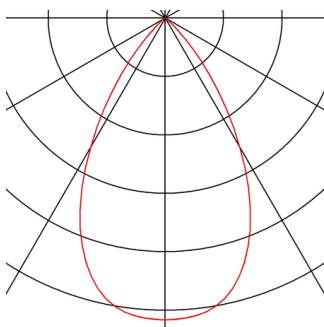

EURO CUBE

spot for 240V 3-phase track, LED, 3000K, white, 60°, incl. 3-phase adapter

Adjustable spot EURO CUBE with suitable adapter for the 240V 3-phase track system. Designed as an optically appealing yet discreet high output LED spot for retail stores and trade fairs, this luminaire, available in a number of housing and light colours, is equipped with a Premium COB LED module with exceptional colour rendering. The longevity of the module is ensured by a heat sink integrated into the existing design.

TECHNICAL DATA

Item no.:	152751
Lamps included	0
Primary nominal voltage	220-240V ~50/60Hz mA/V
Vertical tilting range	170 °
Horizontal rotation range	350 °
Length	15.0 cm
Height	21.0 cm
Depth	12.0 cm
Net weight	1.278 kg
Gross weight	1.583 kg
IP Code	IP 20
Safety class	I
Assembly	Surface
Assembly details	Ceiling,Track Ceiling
Wattage	28.5 W
Lumen	2100 lm
Colour temperature	3000 Kelvin
Beam angle	60 °
Color	white
CRI	>90
Binning	6
LXXBXX data	70/50