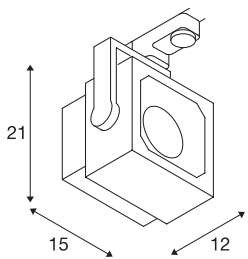

EURO CUBE

spot for 240V 3-phase track, LED, 3000K, white, 60°, incl. 3-phase adapter

Adjustable spot EURO CUBE with suitable adapter for the 240V 3-phase track system. Designed as an optically appealing yet discreet high output LED spot for retail stores and trade fairs, this luminaire, available in a number of housing and light colours, is equipped with a Premium COB LED module with exceptional colour rendering. The longevity of the module is ensured by a heat sink integrated into the existing design.

TECHNICAL DATA

Item no.:	152751
Lamps included	0
Primary nominal voltage	220-240V ~50/60Hz mA/V
Vertical tilting range	170 °
Horizontal rotation range	350 °
Length	15.0 cm
Height	21.0 cm
Depth	12.0 cm
Net weight	1.278 kg
Gross weight	1.583 kg
IP Code	IP 20
Safety class	I
Assembly	Surface
Assembly details	Ceiling,Track Ceiling
Wattage	28.5 W
Lumen	2100 lm
Colour temperature	3000 Kelvin
Beam angle	60 °
Color	white
CRI	>90
Binning	6
LXXBXX data	70/50