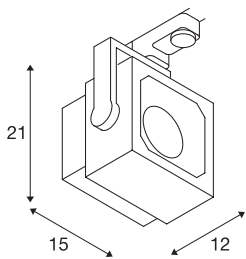

EURO CUBE

spot for 240V 3-phase track, LED, 3000K, black, 90°, incl. 3-phase adapter

Adjustable spot EURO CUBE with suitable adapter for the 240V 3-phase track system. Designed as an optically appealing yet discreet high output LED spot for retail stores and trade fairs, this luminaire, available in a number of housing and light colours, is equipped with a Premium COB LED module with exceptional colour rendering. The longevity of the module is ensured by a heat sink integrated into the existing design.

TECHNICAL DATA

Item no.:	152760
Lamps included	0
Primary nominal voltage	220-240V ~50/60Hz mA/V
Vertical tilting range	170 °
Horizontal rotation range	350 °
Length	15.0 cm
Height	21.0 cm
Depth	12.0 cm
Net weight	1.263 kg
Gross weight	1.532 kg
IP Code	IP 20
Safety class	I
Assembly	Surface
Assembly details	Ceiling,Track Ceiling
Wattage	28.5 W
Lumen	1950 lm
Colour temperature	3000 Kelvin
Beam angle	90 °
Color	black
CRI	>90
Binning	6
LXXBXX data	70/50