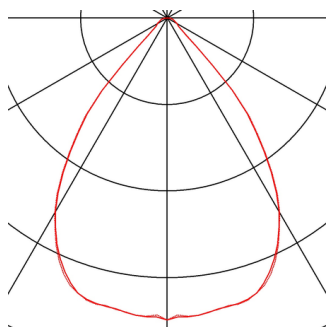

## EURO CUBE

spot for 240V 3-phase track, LED, 3000K, white, 90°, incl. 3-phase adapter

Adjustable spot EURO CUBE with suitable adapter for the 240V 3-phase track system. Designed as an optically appealing yet discreet high output LED spot for retail stores and trade fairs, this luminaire, available in a number of housing and light colours, is equipped with a Premium COB LED module with exceptional colour rendering. The longevity of the module is ensured by a heat sink integrated into the existing design.

## TECHNICAL DATA

Item no.:	152761
Lamps included	0
Primary nominal voltage	220-240V ~50/60Hz mA/V
Vertical tilting range	170 °
Horizontal rotation range	350 °
Length	15.0 cm
Height	21.0 cm
Depth	12.0 cm
Net weight	1.287 kg
Gross weight	1.565 kg
IP Code	IP 20
Safety class	I
Assembly	Surface
Assembly details	Ceiling,Track Ceiling
Wattage	28.5 W
Lumen	1950 lm
Colour temperature	3000 Kelvin
Beam angle	90 °
Color	white
CRI	>90
Binning	6
LXXBXX data	70/50