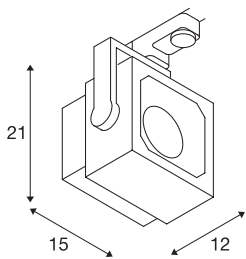

## EURO CUBE

spot for 240V 3-phase track, LED, 3000K, white, 90°, incl. 3-phase adapter

Adjustable spot EURO CUBE with suitable adapter for the 240V 3-phase track system. Designed as an optically appealing yet discreet high output LED spot for retail stores and trade fairs, this luminaire, available in a number of housing and light colours, is equipped with a Premium COB LED module with exceptional colour rendering. The longevity of the module is ensured by a heat sink integrated into the existing design.

## TECHNICAL DATA

Item no.:	152761
Lamps included	0
Primary nominal voltage	220-240V ~50/60Hz mA/V
Vertical tilting range	170 °
Horizontal rotation range	350 °
Length	15.0 cm
Height	21.0 cm
Depth	12.0 cm
Net weight	1.287 kg
Gross weight	1.565 kg
IP Code	IP 20
Safety class	I
Assembly	Surface
Assembly details	Ceiling,Track Ceiling
Wattage	28.5 W
Lumen	1950 lm
Colour temperature	3000 Kelvin
Beam angle	90 °
Color	white
CRI	>90
Binning	6
LXXBXX data	70/50