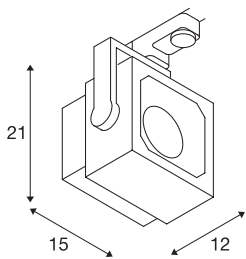

## EURO CUBE

spot for 240V 3-phase track, LED, 3000K, silver-grey, 90°, incl. 3-phase adapter

Adjustable spot EURO CUBE with suitable adapter for the 240V 3-phase track system. Designed as an optically appealing yet discreet high output LED spot for retail stores and trade fairs, this luminaire, available in a number of housing and light colours, is equipped with a Premium COB LED module with exceptional colour rendering. The longevity of the module is ensured by a heat sink integrated into the existing design.

## TECHNICAL DATA

Item no.:	152764
Lamps included	0
Primary nominal voltage	220-240V ~50/60Hz mA/V
Vertical tilting range	170 °
Horizontal rotation range	350 °
Length	15.0 cm
Height	21.0 cm
Depth	12.0 cm
Net weight	1.251 kg
Gross weight	1.546 kg
IP Code	IP 20
Safety class	I
Assembly	Surface
Assembly details	Ceiling,Track Ceiling
Wattage	28.5 W
Lumen	1950 lm
Colour temperature	3000 Kelvin
Beam angle	90 °
Color	grey
CRI	>90
Binning	6
LXXBXX data	70/50