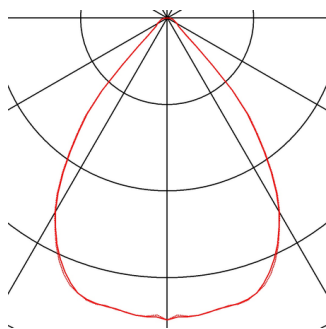

## EURO CUBE

spot for 240V 3-phase track, LED, 3000K, silver-grey, 90°, incl. 3-phase adapter

Adjustable spot EURO CUBE with suitable adapter for the 240V 3-phase track system. Designed as an optically appealing yet discreet high output LED spot for retail stores and trade fairs, this luminaire, available in a number of housing and light colours, is equipped with a Premium COB LED module with exceptional colour rendering. The longevity of the module is ensured by a heat sink integrated into the existing design.

## TECHNICAL DATA

Item no.:	152764
Lamps included	0
Primary nominal voltage	220-240V ~50/60Hz mA/V
Vertical tilting range	170 °
Horizontal rotation range	350 °
Length	15.0 cm
Height	21.0 cm
Depth	12.0 cm
Net weight	1.251 kg
Gross weight	1.546 kg
IP Code	IP 20
Safety class	I
Assembly	Surface
Assembly details	Ceiling,Track Ceiling
Wattage	28.5 W
Lumen	1950 lm
Colour temperature	3000 Kelvin
Beam angle	90 °
Color	grey
CRI	>90
Binning	6
LXXBXX data	70/50