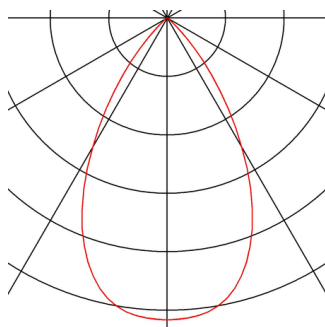

EURO CUBE

spot for 240V 3-phase track, LED, 4000K, white, 60°, incl. 3-phase adapter

Adjustable spot EURO CUBE with suitable adapter for the 240V 3-phase track system. Designed as an optically appealing yet discreet high output LED spot for retail stores and trade fairs, this luminaire, available in a number of housing and light colours, is equipped with a Premium COB LED module with exceptional colour rendering. The longevity of the module is ensured by a heat sink integrated into the existing design.

TECHNICAL DATA

Item no.:	152781
Lamps included	0
Primary nominal voltage	220-240V ~50/60Hz mA/V
Vertical tilting range	170 °
Horizontal rotation range	350 °
Width	15.0 cm
Height	21.0 cm
Depth	12.0 cm
Net weight	1.269 kg
Gross weight	1.528 kg
IP Code	IP 20
Safety class	I
Assembly	Surface
Assembly details	Ceiling,Track Ceiling
Wattage	28.5 W
Lumen	2150 lm
Colour temperature	4000 Kelvin
Beam angle	60 °
Color	white
CRI	>90
Binning	6
LXXBXX data	70/50