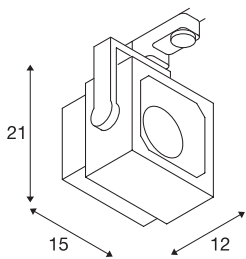

EURO CUBE

spot for 240V 3-phase track, LED, 4000K, white, 60°, incl. 3-phase adapter

Adjustable spot EURO CUBE with suitable adapter for the 240V 3-phase track system. Designed as an optically appealing yet discreet high output LED spot for retail stores and trade fairs, this luminaire, available in a number of housing and light colours, is equipped with a Premium COB LED module with exceptional colour rendering. The longevity of the module is ensured by a heat sink integrated into the existing design.

TECHNICAL DATA

Item no.:	152781
Lamps included	0
Primary nominal voltage	220-240V ~50/60Hz mA/V
Vertical tilting range	170 °
Horizontal rotation range	350 °
Width	15.0 cm
Height	21.0 cm
Depth	12.0 cm
Net weight	1.269 kg
Gross weight	1.528 kg
IP Code	IP 20
Safety class	I
Assembly	Surface
Assembly details	Ceiling,Track Ceiling
Wattage	28.5 W
Lumen	2150 lm
Colour temperature	4000 Kelvin
Beam angle	60 °
Color	white
CRI	>90
Binning	6
LXXBXX data	70/50