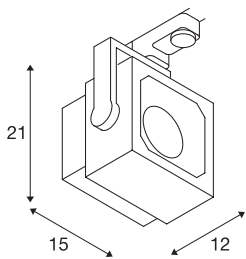

EURO CUBE

spot for 240V 3-phase track, LED, 4000K, silver-grey, 60°, incl. 3-phase adapter

Adjustable spot EURO CUBE with suitable adapter for the 240V 3-phase track system. Designed as an optically appealing yet discreet high output LED spot for retail stores and trade fairs, this luminaire, available in a number of housing and light colours, is equipped with a Premium COB LED module with exceptional colour rendering. The longevity of the module is ensured by a heat sink integrated into the existing design.

TECHNICAL DATA

Item no.:	152784
Lamps included	0
Primary nominal voltage	220-240V ~50/60Hz mA/V
Vertical tilting range	170 °
Horizontal rotation range	350 °
Width	15.0 cm
Height	21.0 cm
Depth	12.0 cm
Net weight	1.275 kg
Gross weight	1.538 kg
IP Code	IP 20
Safety class	I
Assembly	Surface
Assembly details	Ceiling, Track Ceiling
Wattage	28.5 W
Lumen	2150 lm
Colour temperature	4000 Kelvin
Beam angle	60 °
Color	grey
CRI	>90
Binning	6
LXXBXX data	70/50