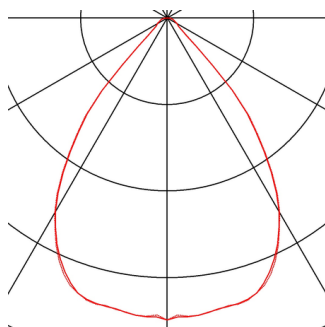

## EURO CUBE

spot for 240V 3-phase track, LED, 4000K, white, 90°, incl. 3-phase adapter

Adjustable spot EURO CUBE with suitable adapter for the 240V 3-phase track system. Designed as an optically appealing yet discreet high output LED spot for retail stores and trade fairs, this luminaire, available in a number of housing and light colours, is equipped with a Premium COB LED module with exceptional colour rendering. The longevity of the module is ensured by a heat sink integrated into the existing design.

## TECHNICAL DATA

Item no.:	152791
Lamps included	0
Primary nominal voltage	220-240V ~50/60Hz mA/V
Vertical tilting range	170 °
Horizontal rotation range	350 °
Width	15.0 cm
Height	21.0 cm
Depth	12.0 cm
Net weight	1.268 kg
Gross weight	1.567 kg
IP Code	IP 20
Safety class	I
Assembly	Surface
Assembly details	Ceiling,Track Ceiling
Wattage	28.5 W
Lumen	2050 lm
Colour temperature	4000 Kelvin
Beam angle	90 °
Color	white
CRI	>90
Binning	6
LXXBXX data	70/50