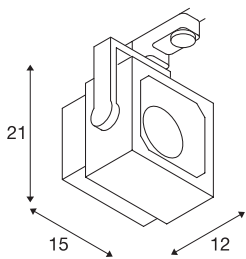

## EURO CUBE

spot for 240V 3-phase track, LED, 4000K, white, 90°, incl. 3-phase adapter

Adjustable spot EURO CUBE with suitable adapter for the 240V 3-phase track system. Designed as an optically appealing yet discreet high output LED spot for retail stores and trade fairs, this luminaire, available in a number of housing and light colours, is equipped with a Premium COB LED module with exceptional colour rendering. The longevity of the module is ensured by a heat sink integrated into the existing design.

## TECHNICAL DATA

Item no.:	152791
Lamps included	0
Primary nominal voltage	220-240V ~50/60Hz mA/V
Vertical tilting range	170 °
Horizontal rotation range	350 °
Width	15.0 cm
Height	21.0 cm
Depth	12.0 cm
Net weight	1.268 kg
Gross weight	1.567 kg
IP Code	IP 20
Safety class	I
Assembly	Surface
Assembly details	Ceiling,Track Ceiling
Wattage	28.5 W
Lumen	2050 lm
Colour temperature	4000 Kelvin
Beam angle	90 °
Color	white
CRI	>90
Binning	6
LXXBXX data	70/50