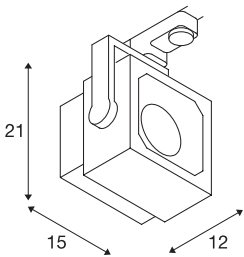

## EURO CUBE

spot for 240V 3-phase track, LED, 4000K, silver-grey, 90°, incl. 3-phase adapter

Adjustable spot EURO CUBE with suitable adapter for the 240V 3-phase track system. Designed as an optically appealing yet discreet high output LED spot for retail stores and trade fairs, this luminaire, available in a number of housing and light colours, is equipped with a Premium COB LED module with exceptional colour rendering. The longevity of the module is ensured by a heat sink integrated into the existing design.

## TECHNICAL DATA

Item no.:	152794
Lamps included	0
Primary nominal voltage	220-240V ~50/60Hz mA/V
Vertical tilting range	170 °
Horizontal rotation range	350 °
Width	15.0 cm
Height	21.0 cm
Depth	12.0 cm
Net weight	1.259 kg
Gross weight	1.526 kg
IP Code	IP 20
Safety class	I
Assembly	Surface
Assembly details	Ceiling, Track Ceiling
Wattage	28.5 W
Lumen	2050 lm
Colour temperature	4000 Kelvin
Beam angle	90 °
Color	grey
CRI	>90
Binning	6
LXXBXX data	70/50