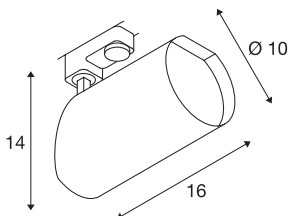

BILAS

spot for 240V 3-circuit track, LED, 2700K, round, matt white, 60°, 16 W, incl. 3-circuit adapter

The simple and elegantly shaped BILAS SPOT is equipped with an adapter for the 240V 3-phase track system and has a turning and pivoting arm that can be locked into position. Outfitted with a powerful, warm white COB LED, the spot is available in a number of colours, as well as various beam angles.

TECHNICAL DATA

Item no.:	152981
Lamps included	0
Primary nominal voltage	230V ~50/60Hz mA/V
Vertical tilting range	90 °
Horizontal rotation range	355 °
Height	25.0 cm
Diameter	10.0 cm
Net weight	0.923 kg
Gross weight	1.174 kg
IP Code	IP 20
Safety class	I
Assembly	Surface
Assembly details	Ceiling, Track Ceiling, Track Wall, Wall
Dimming technology	Leading edge
Wattage	16 W
Lumen	1000 lm
Colour temperature	2700 Kelvin
Beam angle	60 °
Color	white
CRI	>80
Binning	6
LXXBXX data	70/50