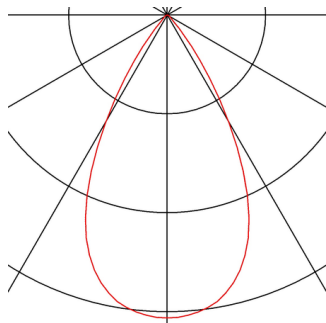

BILAS

spot for 240V 3-circuit track, LED, 2700K, round, matt white, 60°, 16 W, incl. 3-circuit adapter

The simple and elegantly shaped BILAS SPOT is equipped with an adapter for the 240V 3-phase track system and has a turning and pivoting arm that can be locked into position. Outfitted with a powerful, warm white COB LED, the spot is available in a number of colours, as well as various beam angles.

TECHNICAL DATA

Item no.:	152981
Lamps included	0
Primary nominal voltage	230V ~50/60Hz mA/V
Vertical tilting range	90 °
Horizontal rotation range	355 °
Height	25.0 cm
Diameter	10.0 cm
Net weight	0.923 kg
Gross weight	1.174 kg
IP Code	IP 20
Safety class	I
Assembly	Surface
Assembly details	Ceiling, Track Ceiling, Track Wall, Wall
Dimming technology	Leading edge
Wattage	16 W
Lumen	1000 lm
Colour temperature	2700 Kelvin
Beam angle	60 °
Color	white
CRI	>80
Binning	6
LXXBXX data	70/50