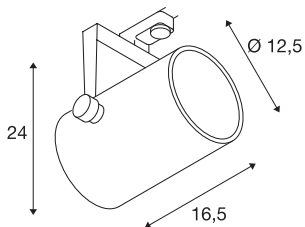

## EURO SPOT

spot for 240V 3-phase track, QPAR111, round, white, max. 75W, incl. 3-phase adapter

Adjustable high-voltage spot EURO SPOT with suitable adapter for the 3-phase 240V track system. Thanks to the GU10 socket installed in the cylindrical aluminium lamp head, the luminaire is suitable for halogen and LED lamps with a diameter of up to approx. 11.1 cm.

## TECHNICAL DATA

Item no.:	153421
Socket	GU10
Lamp	QPAR111
Number of sockets	1
Lamps included	0
Primary nominal voltage	230V ~50Hz mA/V
Tilt range	100 °
Horizontal rotation range	350 °
Length	16.5 cm
Height	24.0 cm
Diameter	12.5 cm
Net weight	0.888 kg
Gross weight	1.081 kg
IP Code	IP 20
Safety class	I
Assembly	Surface
Assembly details	Ceiling, Track Ceiling
Wattage	75 W
Color	white
BIG WHITE Page	494