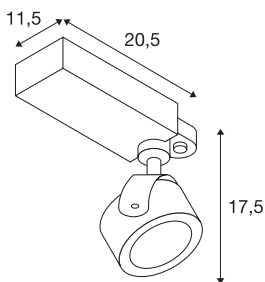

KALU TRACK

spot for 3-circuit high-voltage track, LED, 3000K, black, 24°, incl. 3-circuit adapter

Adjustable spot KALU with suitable adapter for the 240V 1-circuit track system. Conceived as an extension to the popular KALU series, this track spot takes on the shape of the product family. High light output and low electricity consumption are guaranteed by the dimmable premium module. In order to meet more lighting requirements, versions with a 1-circuit system adapter are alternatively available. This luminaire contains built-in LED lamps.

TECHNICAL DATA

Item no.:	153600
Lamps included	0
Primary nominal voltage	220-240V ~50/60Hz mA/V
Secondary power / secondary voltage	350 mA/V
Vertical tilting range	120 °
Horizontal rotation range	340 °
Length	20.5 cm
Width	11.5 cm
Height	17.5 cm
Net weight	0.675 kg
Gross weight	0.865 kg
IP Code	IP 20
Safety class	I
Assembly	Surface
Assembly details	Track Ceiling, Track Wall
Dimming technology	trailing edge
Wattage	17 W
Lumen	1000 lm
Colour temperature	3000 Kelvin
Beam angle	24 °
Color	black
CRI	>80