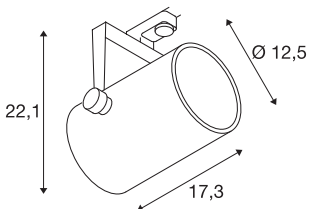

## EURO SPOT

spot for 240V 3-phase track, LED, 3000K, round, black, H/Ø 22,1/12.5 cm, 36°, incl. 3-phase adapter

Adjustable high-voltage LED spot EURO SPOT with suitable adapter for the 240V 3-phase track system. The cylindrical lamp head comes factory equipped with a built-in, dimmable COB LED module. Available in several colours, the spot impresses with its simple, timeless appearance.

## TECHNICAL DATA

Item no.:	153810
Lamps included	0
Primary nominal voltage	220-240V ~50/60Hz mA/V
Vertical tilting range	90 °
Horizontal rotation range	350 °
Length	17.3 cm
Height	22.1 cm
Diameter	12.5 cm
Net weight	1.385 kg
Gross weight	1.64 kg
IP Code	IP 20
Safety class	I
Assembly	Surface
Assembly details	Ceiling, Track Ceiling, Track Wall, Wall
Dimming technology	Leading edge
Wattage	21 W
Lumen	1350 lm
Colour temperature	3000 Kelvin
Beam angle	36 °
Color	black
CRI	>80
Binning	6