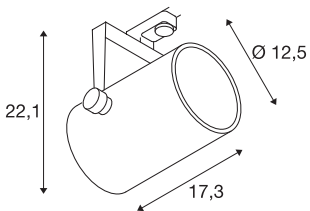

EURO SPOT

spot for 240V 3-phase track, LED, 3000K, round, silver-grey, H/Ø 22,1/12.5 cm, 36°, incl. 3-phase adapter

Adjustable high-voltage LED spot EURO SPOT with suitable adapter for the 240V 3-phase track system. The cylindrical lamp head comes factory equipped with a built-in, dimmable COB LED module. Available in several colours, the spot impresses with its simple, timeless appearance.

TECHNICAL DATA

Item no.:	153814
Lamps included	0
Primary nominal voltage	220-240V ~50/60Hz mA/V
Vertical tilting range	90 °
Horizontal rotation range	350 °
Length	17.3 cm
Height	22.1 cm
Diameter	12.5 cm
Net weight	1.379 kg
Gross weight	1.642 kg
IP Code	IP 20
Safety class	I
Assembly	Surface
Assembly details	Ceiling,Track Ceiling,Track Wall,Wall
Dimming technology	Leading edge
Wattage	21 W
Lumen	1350 lm
Colour temperature	3000 Kelvin
Beam angle	36 °
Color	grey
CRI	>80
Binning	6